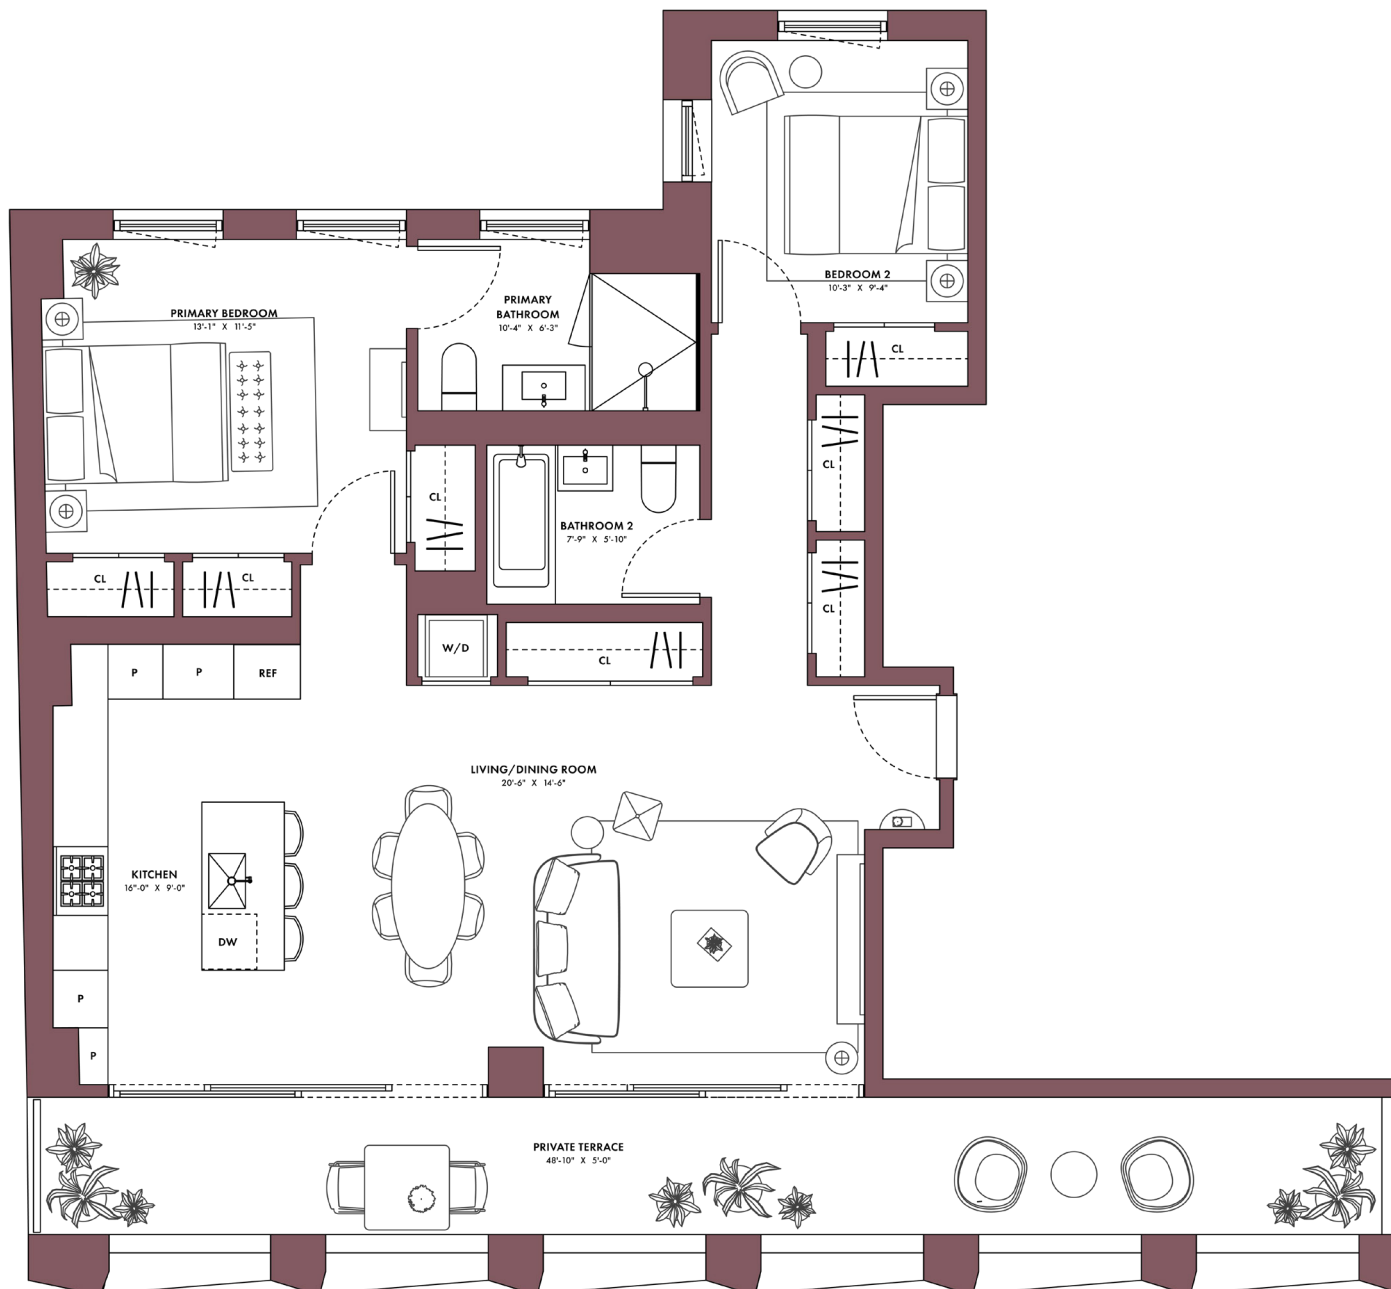

# Residence 20A

2 BEDROOMS

2 BATHROOMS

PRIVATE TERRACE

All dimensions are approximate and subject to construction changes and omissions. Plans and dimensions may also contain minor variations from floor to floor. The artist representations and interior or exterior decorations, finishes, plantings, appliances and furnishings are provided for illustrative purposes only. All residential units are rented unfurnished. Equal Housing Opportunity. ♿ Handicap Accessible. 🚭 No Smoking.