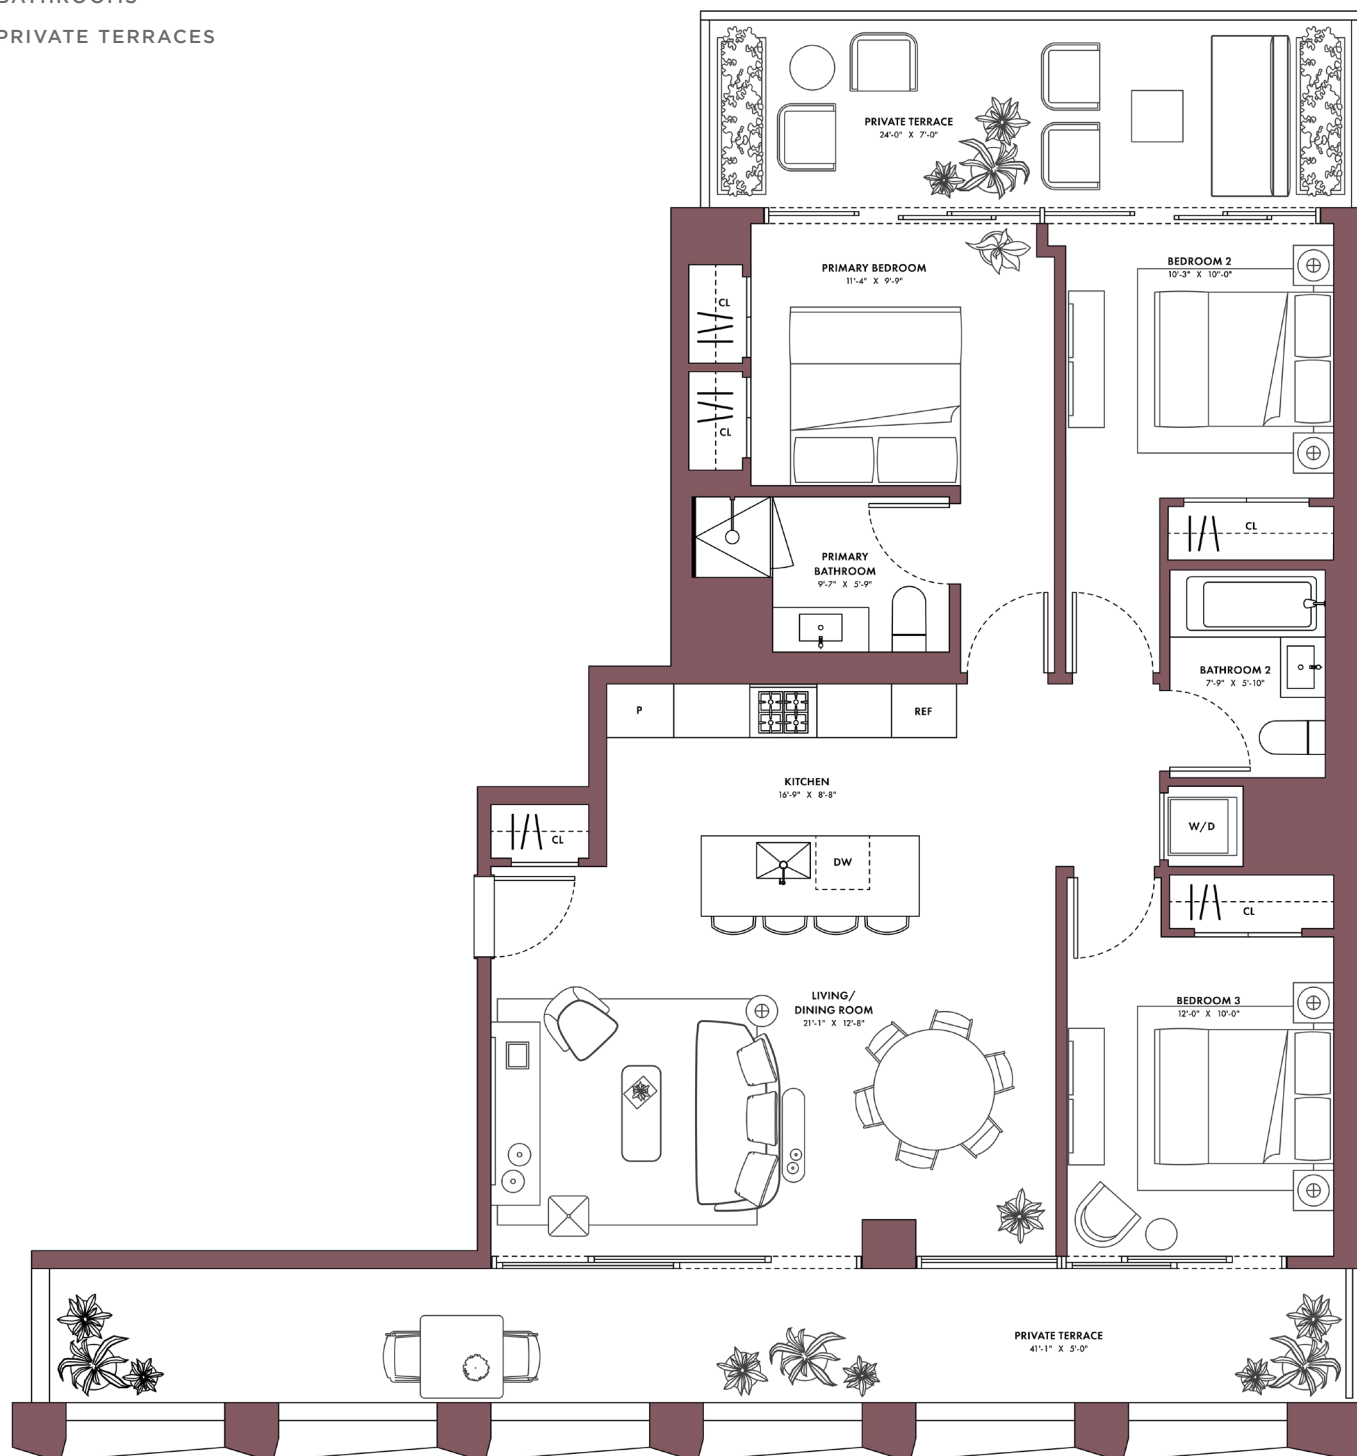

Residence 20C

3 BEDROOMS

2 BATHROOMS

2 PRIVATE TERRACES

All dimensions are approximate and subject to construction changes and omissions. Plans and dimensions may also contain minor variations from floor to floor. The artist representations and interior or exterior decorations, finishes, plantings, appliances and furnishings are provided for illustrative purposes only. All residential units are rented unfurnished. Equal Housing Opportunity. ♿ Handicap Accessible. 🚭 No Smoking.